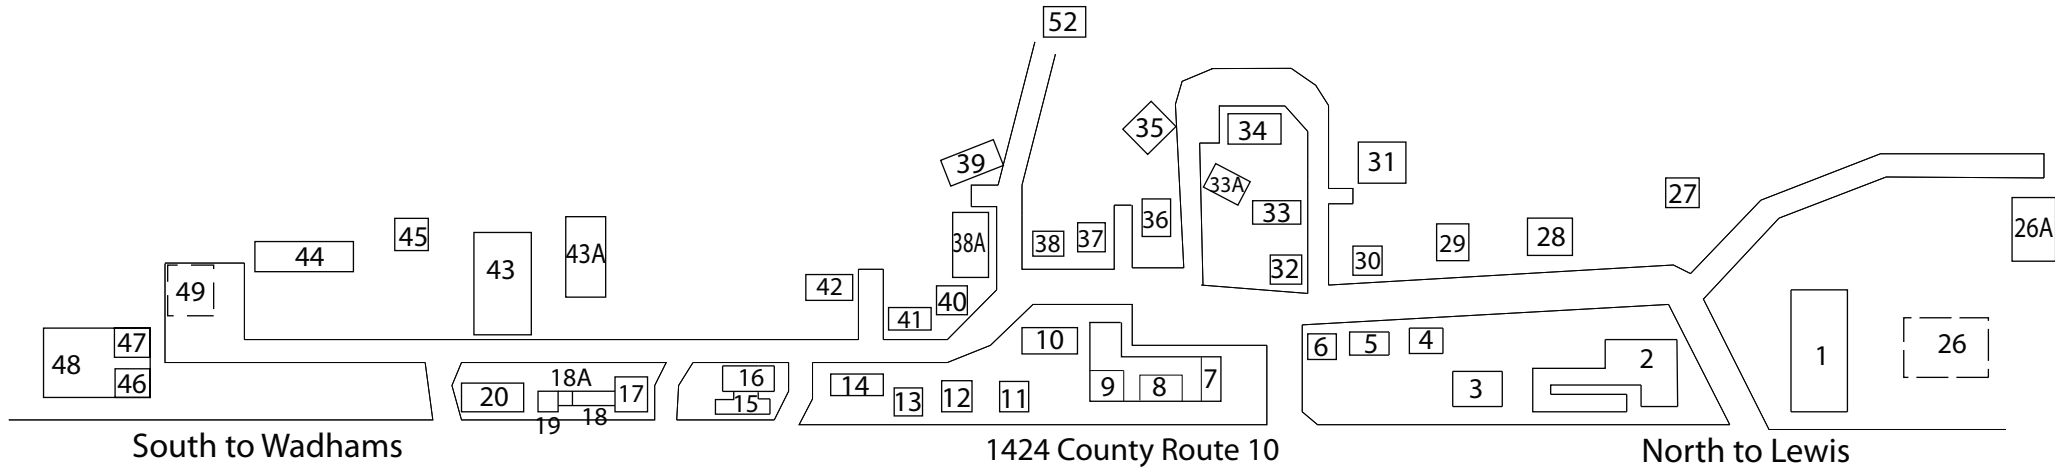

Since
1944

Meadowmount SCHOOL OF MUSIC

CAMPUS MAP

1. Concert Hall	21. Wieniawski	36. Primrose	Amati Cabin	6	Heifetz	23	Rose Studio	37
2. Lilacs	22. Violin Shop	37. Lalo	Annex	17	Horowitz	30	Rostapovich	50
3. Judson Cottage	23. Heifetz	38. Rose Studio	Annex Ext.	18	Hugh Long Cottage	34	Rubinstein	32
4. Fournier Studio	24. DuPre	38A. Wadhams Hall	Balsam	33A	Judson Cottage	3	Serkin Studio	5
5. Serkin Studio	25. Morini	39. Ysaye	Barn	51	Judson Studio	14	Soccer Field	52
6. Amati Cabin	26. Tennis Court	40. Gross Hall	Basketball Court	49	Kreisler	41	Stradivari	11
7-9. Main House	26A. Laundry #2	41. Kreisler	Casals	19	Lalo	38	Tennis Court	26
10. Laundry #1	27. Rachmaninoff	42. Gingold	Chopin	28	Laundry #1	10	Thomas Studio	31
11. Stradivari	28. Chopin	43. Piatigorsky	Concert Hall	1	Laundry #2	26A	Tiny Red Cabin	29
12. Guarneri	29. Tiny Red Cabin	43A. Paderewski and Liszt	Cottage	16	Lilacs	2	Violin Shop	22
13. Gagliano	30. Horowitz	44. Rabin	Cottage Ext.	15	Main House	7-9	Wadhams Hall	38A
14. Judson Studio	31. Thomas Studio	45. Montagnana	DuPre	24	Morini	25	Water Storage	52
15. Cottage Ext.	32. Rubinstein	46. Paganini Guest Room	Fournier Studio	4	Paganini	48	Wieniawski	21
16. Cottage	33. Wurlitzer	47. Paganini Studio	Frankenthaler	20	Paganini Guest Room	46	Wurlitzer	33
17. Annex	33A. Balsam	48. Paganini	Gagliano	13	Paganini Studio	47	Ysaye	39
18. Annex Ext.	34. Hugh Long Cottage	49. Basketball Court	Garvey Cabin	35	Piatigorsky	43		
18A. Powell	35. Garvey Cabin	50. Rostapovich	Gingold	42	Powell	18A		
19. Casals		51. Barn	Gross Hall	40	Primrose	36		
20. Frankenthaler		51A. Soccer Field	Guarneri	12	Rachmaninoff	27		
		52. Water Storage						